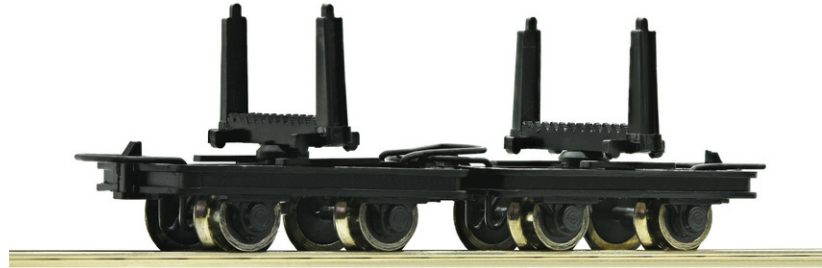

## 2-unit pivoted bolster truck set

N. art.: 34602

€17,90

2-unit pivoted bolster truck set

#### Measurements

Lunghezza sopra accoppiamento 52 mm