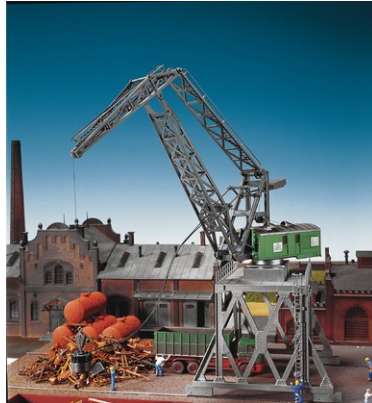

Digital jib crane

Epoch: IV

14+

Art. No.: 40111

Specifications:

General data

Switchable smoke generator	no
separate etched plates	no
Controlled pantographs	no

Electrical

Additional light function	no
Train tail lighting	no
Sound	no
Switchable interior lighting	no
Switchable light change	no