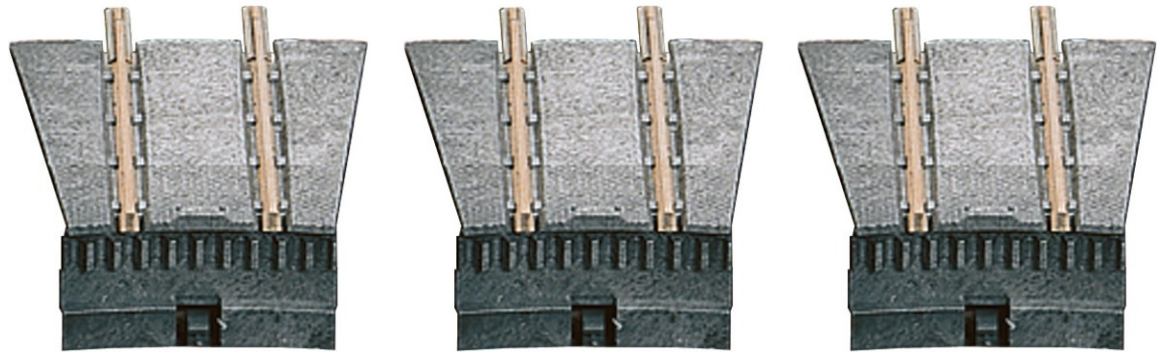

## Complementary set for the TT-turntable 35900

Art. No.: 35901

=

€21,40

The set consists of 3 ascent/descent tracks. A maximum of 24 tracks can be connected to the turntable.