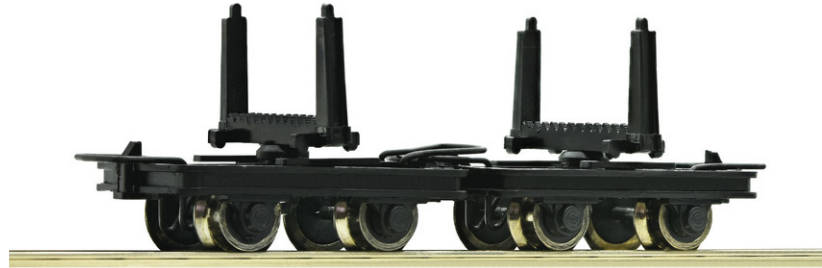

2-unit pivoted bolster truck set

Art. No.: 34602	☰	€18,90
-----------------	---	--------

2-unit pivoted bolster truck set

Specifications:

Measurements

Length over coupling	52 mm
----------------------	-------
