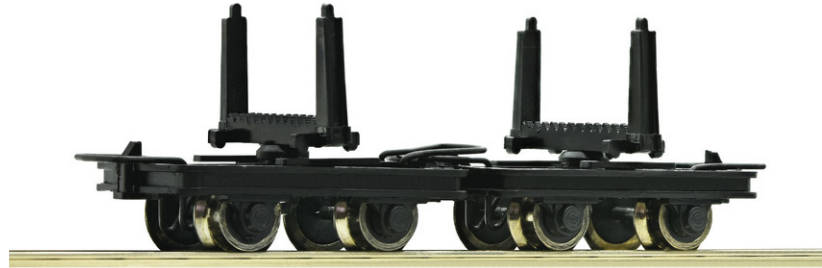

2-unit pivoted bolster truck set

Art. No.: 34602

€17,90

2-unit pivoted bolster truck set

Specifications:

Measurements

Length over coupling

52 mm