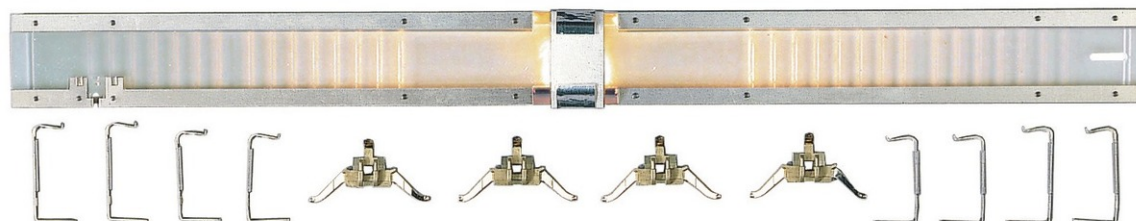

Interior lighting unit

Art. No.: 6454

€31,90

Interior lighting unit for passenger coaches of length 282 mm.

Spare bulb: 00009530