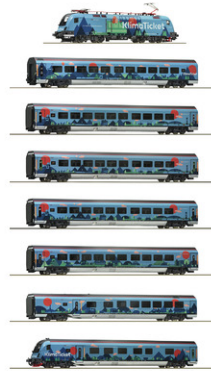

8 piece set: "Klimajet", ÖBB

ÖBB

Epoch: VI

14+

Art. No.: 61501

General data

Interior lighting Article number	130443
Interior fitting	Model with interior furnishing
Coupling	In-house produced coupling and close coupling mechanism
Minimum radius	358 mm
Number of axles with traction tyres	1
Number of driven axles	4
Z-21 Cab	yes
Flywheel	yes

Electrical

Head light	3 headlight, dependent on the direction of travel/2 tail lights, dependent on the direction of travel
Interface	Electrical interface for traction units PluX16
Interface	Electrical interface for traction units PluX22
Interior lighting	Yes
Interior lighting	LED
Interior lighting	Digital switchable
Digital decoder	PluX22
Decoder type	MS450P22
Sound	yes
Sound quality	16 bit
LED head light	yes
Additional light function	yes
Buffer capacitor	yes

Measurements

Length over buffer	2358 mm
--------------------	---------