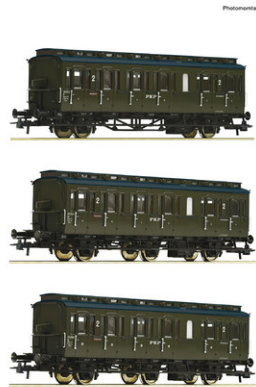

## 3 piece set: Passenger coaches, PKP

PKP

Epoch: III - IV

14+

Art. No.: 74020

€154,90

Set of three compartment coaches (ex Prussian) of the Polish State Railways.

- Middle axel laterally movable