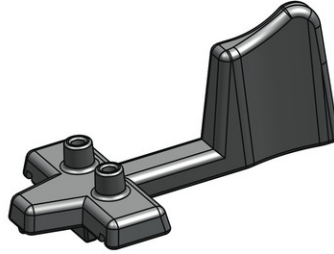

## Assembly aid for ROCO LINE toothed rack

CAD-Zeichnung

Art. No.: 42603

€5,90

Assembly aid for ROCO LINE toothed rack.

- For easy positioning of the fastening on the tracks
- Nailing aid