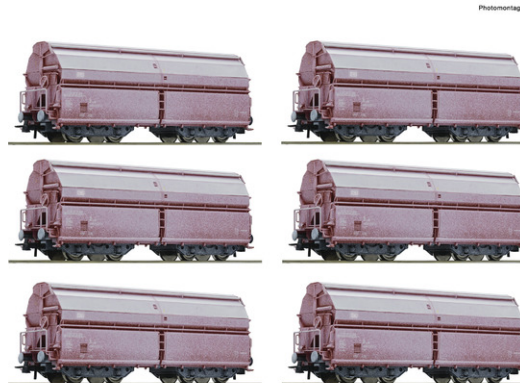

## 12 piece display: Swing-roof wagons, DB

Epoch: IV

14+

Art. No.: 75866

The display contains 12 swing-roof wagons, type Tal, of the Deutsche Bundesbahn.

The goods wagons are used for transporting lime. They are brown wagons that are carefully patinated by hand in a dirty condition with traces of lime.

- Aged by hand; for the transport of moisture-sensitive goods
- Two wagons each with identic running numbers
- Perfectly matches the diesel locomotives class 215, items 70760, 70761, 78761
- Single wagons are available from your specialized dealer