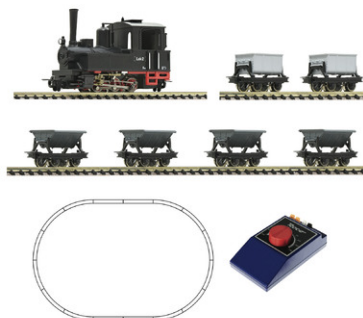

H0e Analogue start set: Light railway steam locomotive and lorry train

Art. No.: 31035

H0e Analogue start set: Light railway steam locomotive and lorry train.

Contents:

- 1 light railway steam locomotive
- 4 dipping bucket wagons
- 2 dipping bucket wagons for the transport of cement
- 1 electronic manual regulator
- 1 plug-in power supply

Oval track layout:

- 12 curved tracks (32204)
- 4 straight tracks (32202)
- 1 track connecting cable (32417)

Size of track layout: approx. 90 x 60 cm

Specifications:

General data

Coupling	In-house produced coupling
Minimum radius	228 mm
Number of driven axles	3

Measurements

Length over coupling	229 mm
----------------------	--------