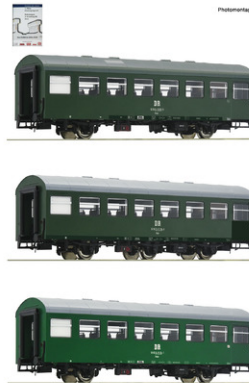

3 piece set: Passenger coaches "Rekowagen", DR (Set 2)

DR

Epoch: IV

14+

Art. No.: 74071 €149,90

3 piece set: Passenger coaches "Rekowagen" of the Deutsche Reichsbahn (Set 2).

The set contains two two-axle seating coaches, type Baage and one three-axle seating coach, type Bage.

- Two coaches in "Flicklack" paintwork
- One coach in lighter green
- Perfectly matches the DR steam and diesel locos

Specifications:

General data

| | |
|----------------------------------|---|
| Interior lighting Article number | 944701 |
| Interior fitting | Model with interior furnishing |
| Coupling | NEM shaft 362 with close coupling mechanism |
| AC Wheel set Article number | 40196 |