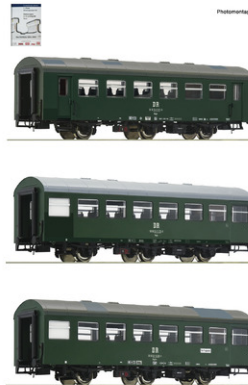

### 3 piece set: Passenger coaches “Rekowagen”, DR (Set 1)

DR

Epoch: IV

14+

Art. No.: 74070 €149,90

3 piece set: Passenger coaches “Rekowagen” of the Deutsche Reichsbahn (Set 1).

The set contains a three-axle seating coach type Bage, a two-axle seating coach type Bag and a load wagon type Bagtre.

- All coaches in “Flicklack” paintwork
- Perfectly matches the DR steam and diesel locos