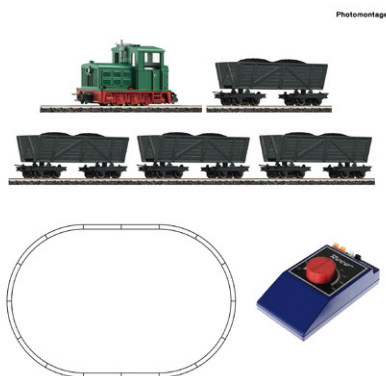

H0e Analogue Starter Set: Light railway diesel locomotive with tipper wagon train.

Art. No.: 31034

€129,90

H0e Analogue Starter Set: Light railway diesel locomotive with tipper wagon train. Epoch III-VI.

The set contains

1 light railway diesel locomotive

4 light railway tipper wagons

1 electronic manual regulator

1 plug-in power supply

Oval track layout:

12 curved tracks (32204)

3 straight tracks (32202)

1 feeder track

Size of track layout: approx. 90 x 60 cm

Specifications:

General data

Number of driven axles 3

Minimum radius 218 mm

Electrical

Motor 5-pole motor

Measurements

Measurements

Length over coupling

326 mm
