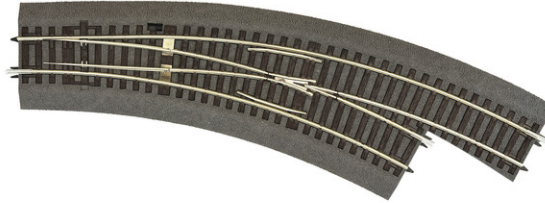

## Curved turnout right BWr3/4

Art. No.: 42573

€41,20

Curved turnout right hand BWr3/4 with bedding, manually operated.

Radius of main track and branch track 419.6 mm (R3), arc angle 30°.

Suitable electric turnout drive: 42620 or 42624.

- New construction!
- Newly designed frog pieces ensure a smooth crossing
- Turnout opening/width in the frog piece area according to NEM standards