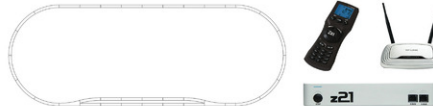

z21 Digitalset: Steam locomotive class 18.6 with fast train, DB

Epoch: III

14+

Art. No.: 51313

€799,90

z21 Digitalset: Steam locomotive class 18.6 with fast train of the German Federal Railway.

Contents:

- 1 Steam locomotive class 18.6
- 1 1st/2nd class fast train car
- 1 2nd class fast train car with taillight
- 1 Dining car
- 1 Baggage car
- 1 z21
- 1 Z21 WLANMAUS
- 1 WiFi router
- 1 Transformer

ROCO LINE with bedding:

- 12 Curved tracks R5, 18 Straight tracks G1, 1 Turnout left W115,
- 1 Turnout right Wr15, 2 Curved tracks R10, 1 Straight track G½,
- 1 Feeder track (G½), Substitute embankment slopes

Size: approx. 330 x 140 cm.

Specifications:

General data

Coupling NEM shaft 362 with close coupling mechanism

Electrical

Interface	Electrical interface for traction units PluX22
Digital decoder	DCC
Sound	yes