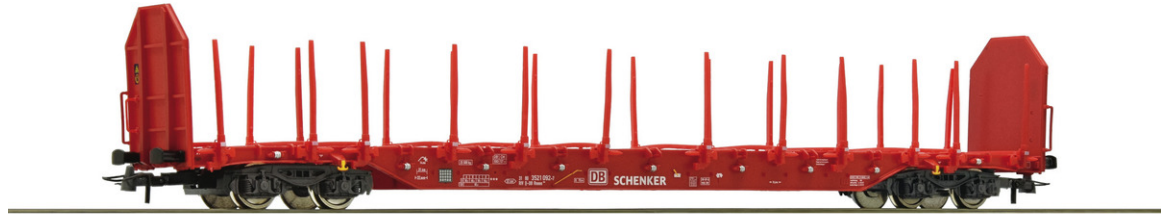

Stanchion wagon, DB AG

Epoch: VI

14+

Art. No.: 76245

Stanchion wagon, type Rnoos 644, of the Deutsche Bahn AG. Epoch VI. Coupler pocket according to NEM 362 standards and close coupler motion link.

**Specifications:**

**General data**

Coupling NEM shaft 362 with close coupling mechanism

**Measurements**

Length over buffer 263 mm