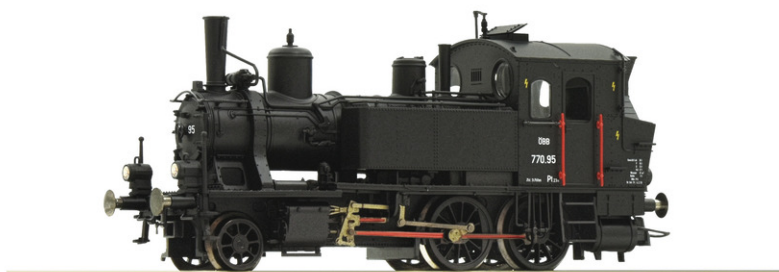

Steam locomotive class 770, ÖBB

ÖBB

Epoch: III

14+

Art. No.: 73055

€324,90

Steam locomotive class 770 of the Austrian Federal Railways. Epoch III.

In true to the original livery and lettering. In-plane applied windows. Fully moveable delicate Heusinger control. Metal die-cast chassis.

Model with digital decoder and digitally switchable sound functions.

- Set of delicate wheels and control device
- With sound available for the first time in the Roco program
- Ideal for the use on branch lines
- Sound in cooperation with Leosoundlab

Specifications:

General data

Number of driven axles	2
Coupling	NEM shaft 362 with close coupling mechanism
Minimum radius	358 mm
Flywheel	yes

Electrical

Digital decoder	NEM 651
Sound	yes
Interface	Electrical interface for traction units according to NEM 651 standards with plug-in fixture
Head light	Direction dependent dual headlights