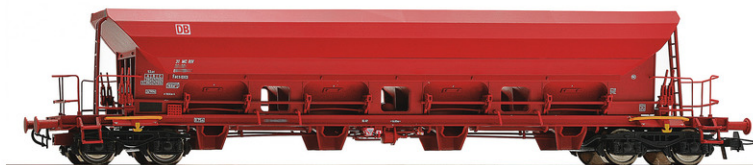

## 2 piece set self unloading hopper wagons, DB AG

Photomontage

Epoch: VI

14+

Art. No.: 67087

€99,90

The set contains two 4-axle self unloading hopper wagons type Facs of the Deutsche Bahn AG.

\* Model with many separately applied plug-in parts

\* Each wagon has a different running number.