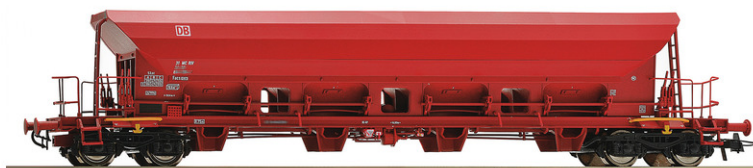

## 2 piece set self unloading hopper wagons, DB AG

Photomontage

Epoch: VI

14+

Art. No.: 67087

€99,90

The set contains two 4-axle self unloading hopper wagons type Facs of the Deutsche Bahn AG.

\* Model with many separately applied plug-in parts

\* Each wagon has a different running number.