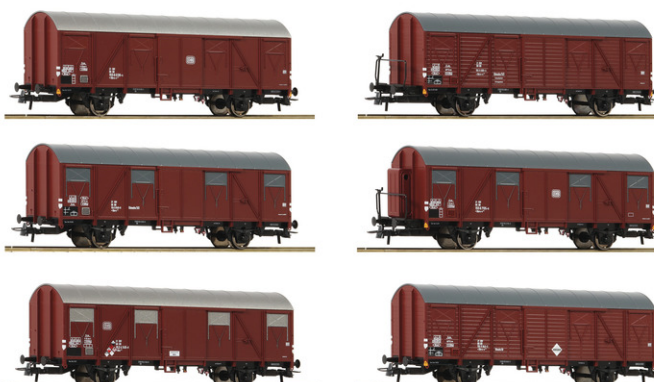

12 piece display: Boxcars, DB

Epoch: IV

14+

Art. No.: 75952

12 piece display: Boxcars of the German Federal Railways. Epoch IV.

Model with coupler pocket according to NEM 362 standards with close coupling mechanism.

- Single cars available from your specialized dealer

**Specifications:**

**General data**

Coupling	NEM shaft 362 with close coupling mechanism
AC Wheel set Article number	40196