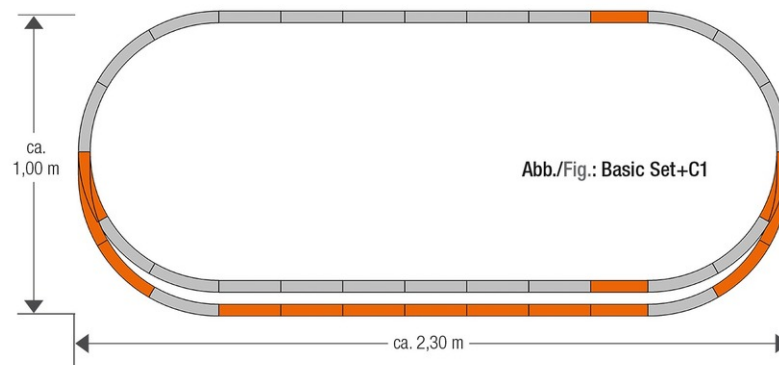

## Track set C1

Art. No.: 61152

=

€76,90

geoLine track set C1.

Content:

6 straight tracks G200 (61110)

3 straight tracks G185 (61111)

2 curved tracks R3 (61123)

1 manual curved turnout left (61154)

1 manual curved turnout right (61155)

Space required: approx. 230 x 100 cm