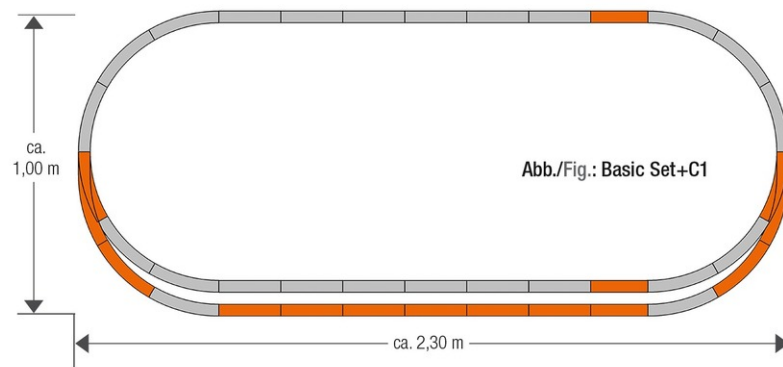

Track set C1

Art. No.: 61152

=

€79,40

geoLine track set C1.

Content:

6 straight tracks G200 (61110)

3 straight tracks G185 (61111)

2 curved tracks R3 (61123)

1 manual curved turnout left (61154)

1 manual curved turnout right (61155)

Space required: approx. 230 x 100 cm