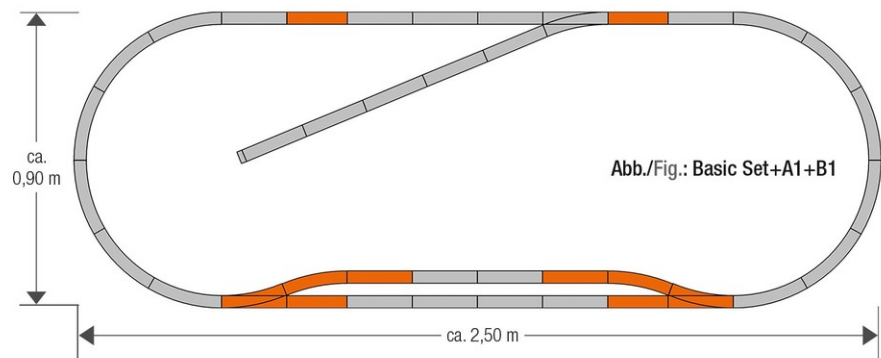

## Track set B1

Art. No.: 61151

=

€55,60

geoLine track set B1.

Content:

2 straight tracks G200 (61110)

4 straight tracks G185 (61111)

2 curved tracks GB22.5 (61128)

1 manual turnout left (61140)

1 manual turnout right (61141)

Space required: approx. 250 x 90 cm

### Specifications:

#### Measurements

Rail profile height	2.1 mm
---------------------	--------