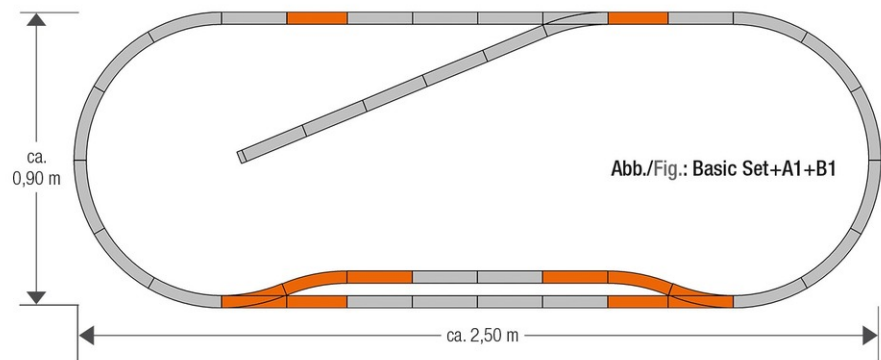

Track set B1

Art. No.: 61151

=

€53,90

geoLine track set B1.

Content:

2 straight tracks G200 (61110)

4 straight tracks G185 (61111)

2 curved tracks GB22.5 (61128)

1 manual turnout left (61140)

1 manual turnout right (61141)

Space required: approx. 250 x 90 cm