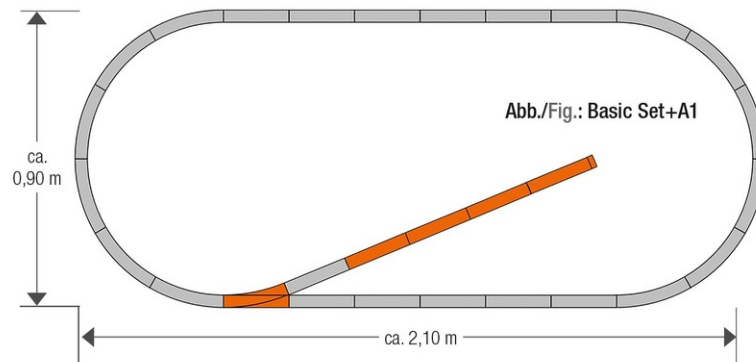

## Track set A1

Art. No.: 61150

€32,40

geoline track set A1.

Contents:

4 straight tracks G200 (61110)

1 manual turnout, left (61140)

1 buffer stop kit (42608)

1 roadbed end piece (61180)

Space required: approx. 210 x 90 cm