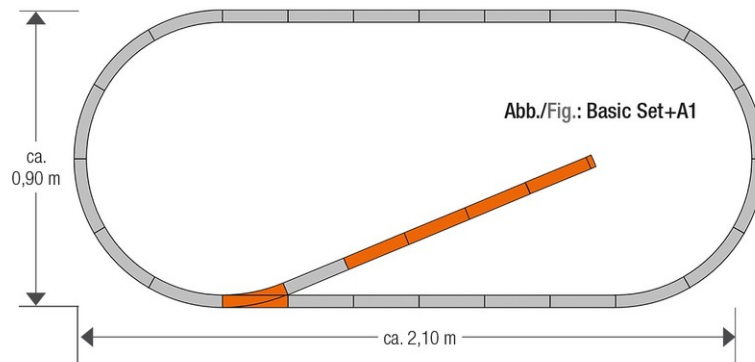

Track set A1

Art. No.: 61150

€33,40

geoLine track set A1.

Contents:

4 straight tracks G200 (61110)

1 manual turnout, left (61140)

1 buffer stop kit (42608)

1 roadbed end piece (61180)

Space required: approx. 210 x 90 cm

Specifications:

Measurements

Rail profile height	2.1 mm
---------------------	--------