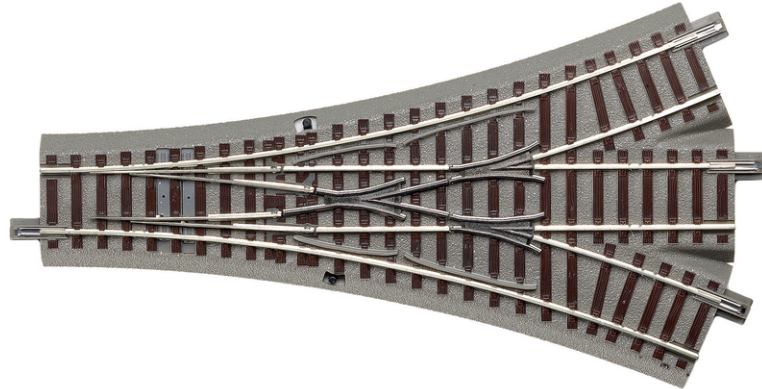

## Three-way turnout

Art. No.: 61160

€51,40

Three-way turnout, symmetrical, manually operated.

Length 200 mm (standard length), branch angle, 22.5° each, branch radius 502.7 mm each.

The two manual turnout mechanisms can be replaced by the electric turnout mechanism 61195.

For digital operation is the special turnout decoder 61196 available.

Due to the electrical requirements of this type of turnout it is delivered with factory installed polarization.