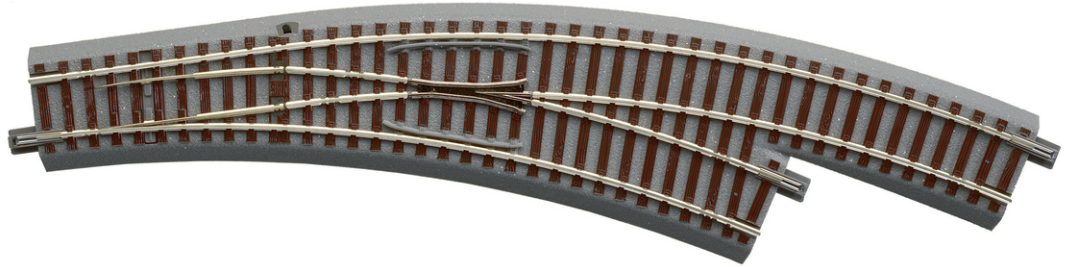

Curved turnout right R3/4

Art. No.: 61155

€37,90

Curved turnout right hand R3/4, manually operated.

Radius of the main track and the branch line 434.5 mm, arc angle 30°.

Suitable electric turnout mechanism: 61195.

For digital operation is the special turnout decoder 61196 available.

The polarization of the turnout frog is prepared.

Specifications:

Measurements

Rail profile height

2.1 mm
