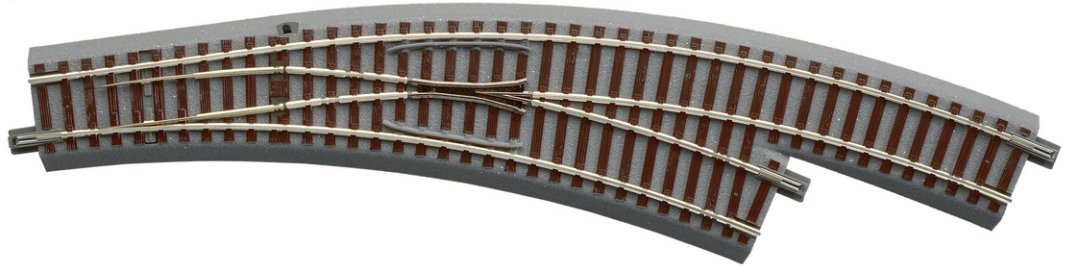

## Curved turnout right R3/4

Art. No.: 61155

€36,90

Curved turnout right hand R3/4, manually operated.

Radius of the main track and the branch line 434.5 mm, arc angle 30°.

Suitable electric turnout mechanism: 61195.

For digital operation is the special turnout decoder 61196 available.

The polarization of the turnout frog is prepared.