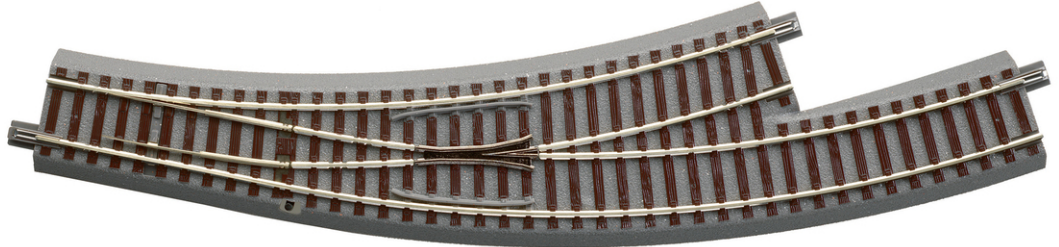

## Curved turnout left R3/4,

Art. No.: 61154

€36,90

Curved turnout left hand R3/4, manually operated.

Radius of the main track and the branch line 434.5 mm, arc angle 30°.

Suitable electric turnout mechanism: 61195.

For digital operation is the special turnout decoder 61196 available.

The polarization of the turnout frog is prepared.