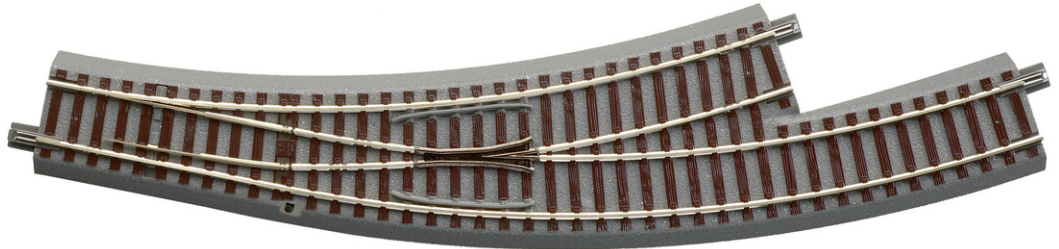

Curved turnout left R3/4,

Art. No.: 61154

€37,90

Curved turnout left hand R3/4, manually operated.

Radius of the main track and the branch line 434.5 mm, arc angle 30°.

Suitable electric turnout mechanism: 61195.

For digital operation is the special turnout decoder 61196 available.

The polarization of the turnout frog is prepared.

Specifications:**Measurements**

Rail profile height	2.1 mm
---------------------	--------