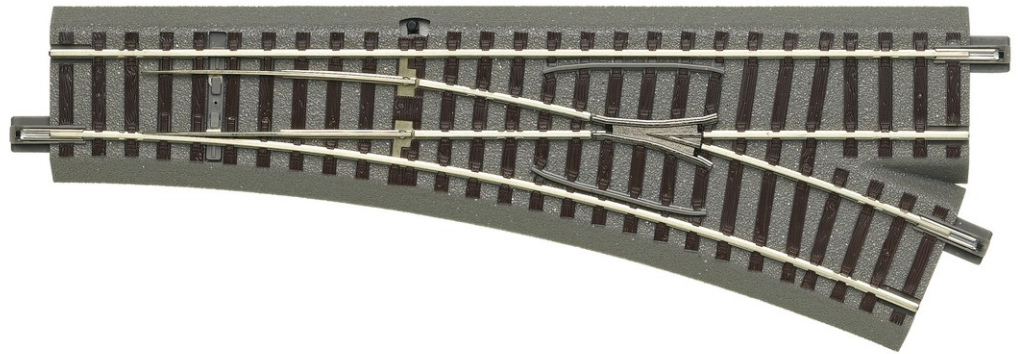

Turnout, right

Art. No.: 61141

€23,60

Turnout right hand, manually operated.

Length 200 mm (standard length), branch radius 502.7 mm, branch angle, 22.5°.

Suitable electric turnout mechanism: 61195.

For digital operation is the special turnout decoder 61196 available.

The polarization of the turnout frog is prepared.