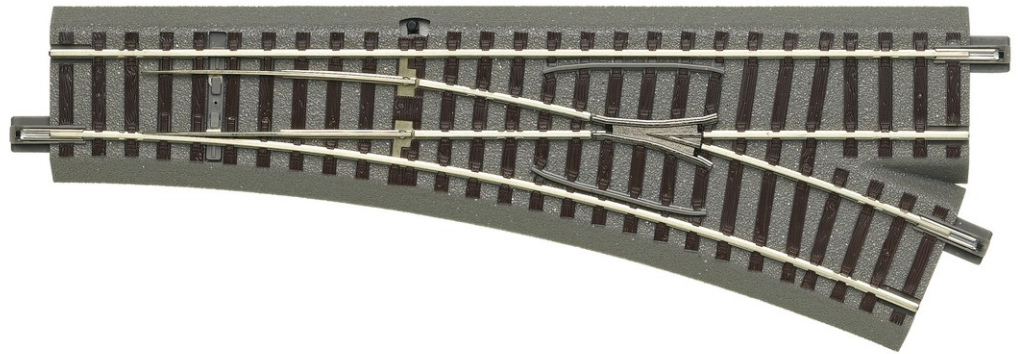

## Turnout, right

Art. No.: 61141

€24,40

Turnout right hand, manually operated.

Length 200 mm (standard length), branch radius 502.7 mm, branch angle, 22.5°.

Suitable electric turnout mechanism: 61195.

For digital operation is the special turnout decoder 61196 available.

The polarization of the turnout frog is prepared.

### Specifications:

#### Measurements

---

Rail profile height

2.1 mm

---