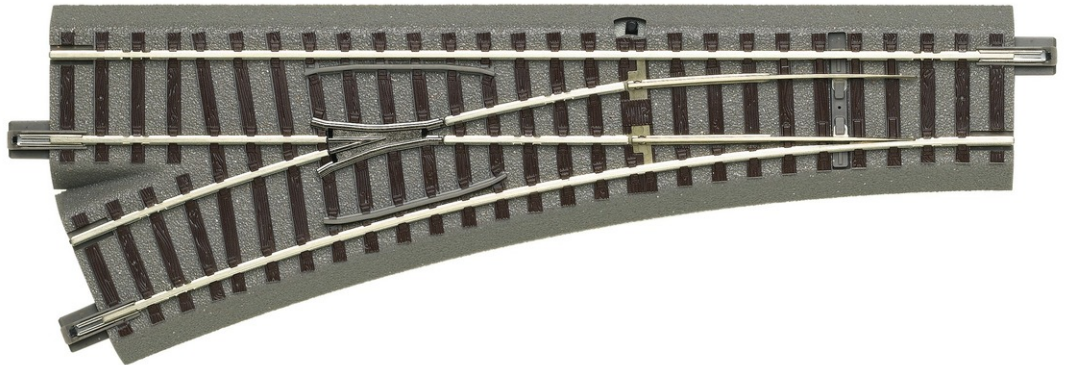

Turnout, left

Art. No.: 61140

€24,40

Turnout left hand, manually operated.

Length 200 mm (standard length), branch radius 502.7 mm, branch angle, 22.5°.

Suitable electric turnout mechanism: 61195.

For digital operation is the special turnout decoder 61196 available.

The polarization of the turnout frog is prepared.