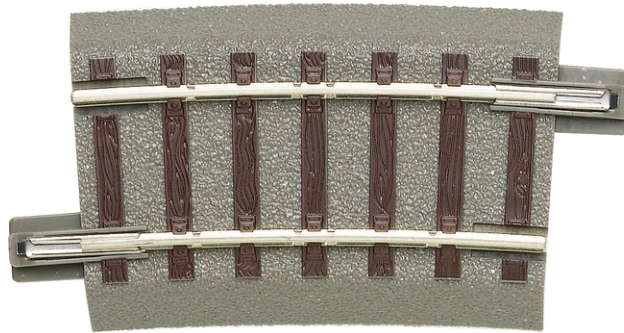

Curved track R3, 7.5°

Art. No.: 61130

=

€3,80

Curved track R3.

Radius 434.5 mm, arc angle 7.5°.

Short compensation piece for the use of the geoLine tracks on NOCH layouts.

Specifications:**Measurements**

Rail profile height	2.1 mm
---------------------	--------