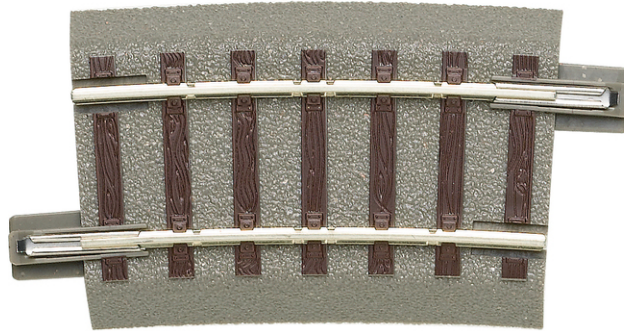

Curved track R3, 7.5°

Art. No.: 61130

=

€3,60

Curved track R3.

Radius 434.5 mm, arc angle 7.5°.

Short compensation piece for the use of the geoline tracks on NOCH layouts.