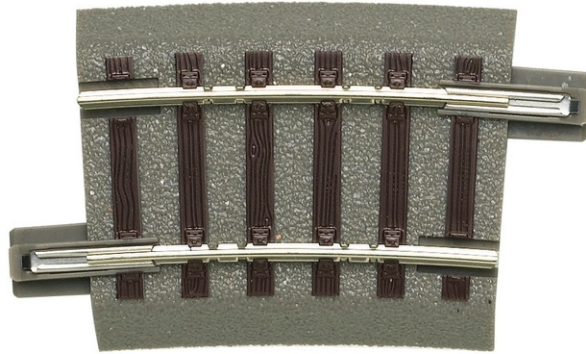

## Curved track R2, 7.5°

Art. No.: 61129

=

€3,80

Curved track R2.

Radius 358 mm, arc angle 7.5°.

Short compensation piece for the use of the geoLine tracks on NOCH layouts.

**Specifications:****Measurements**

Rail profile height	2.1 mm
---------------------	--------