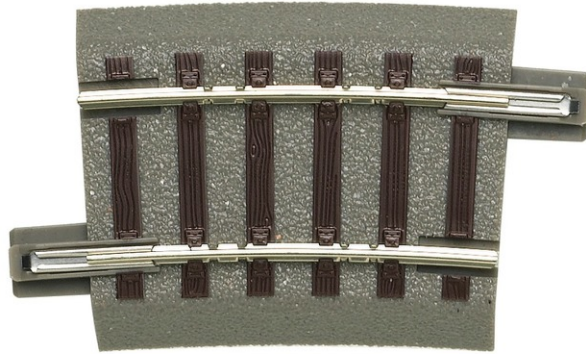

Curved track R2, 7.5°

Art. No.: 61129

=

€3,60

Curved track R2.

Radius 358 mm, arc angle 7.5°.

Short compensation piece for the use of the geoLine tracks on NOCH layouts.