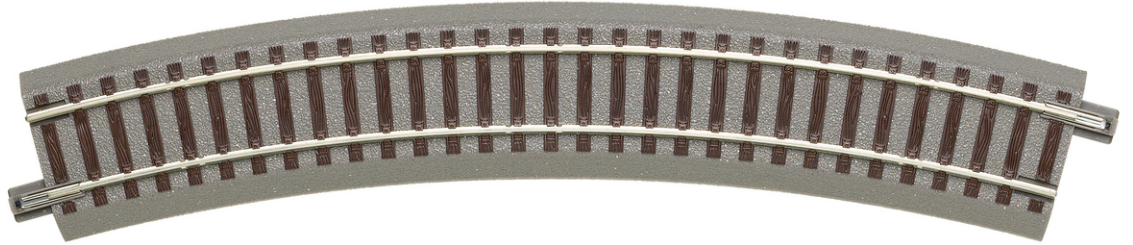

## Curved track R3, 30°

Art. No.: 61123

€3,50

Curved track R3.

Radius 434.5 mm, arc angle 30°.

**Specifications:****Measurements**

Rail profile height	2.1 mm
---------------------	--------