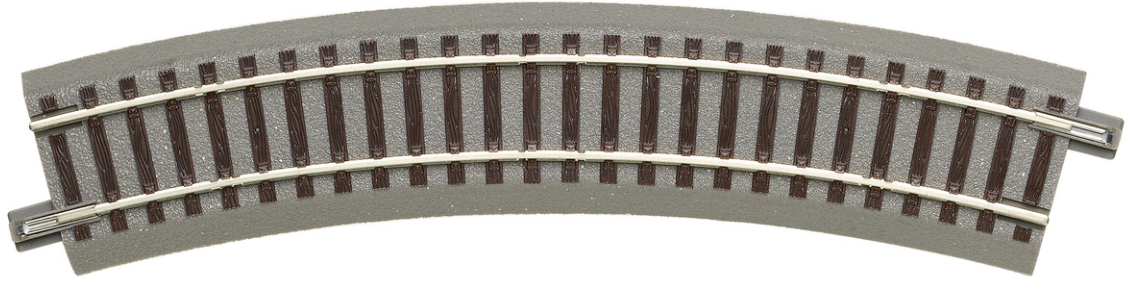

## Curved track R2, 30°

Art. No.: 61122

€3,20

Curved track R2.

Radius 358 mm, arc angle 30°.