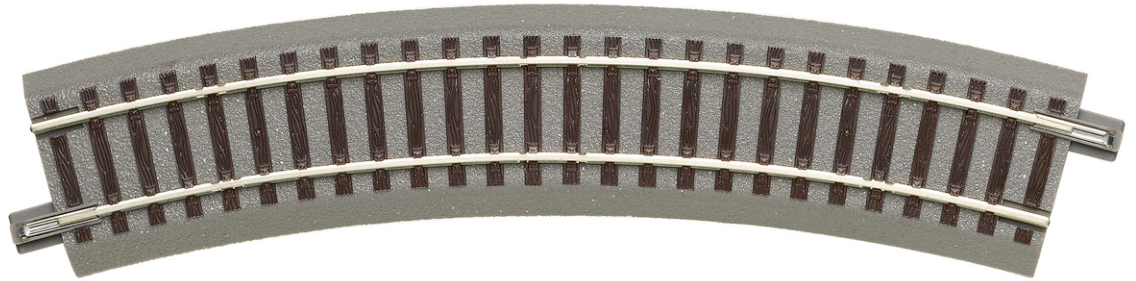

Curved track R2, 30°

Art. No.: 61122

€3,30

Curved track R2.

Radius 358 mm, arc angle 30°.

Specifications:**Measurements**

Rail profile height	2.1 mm
---------------------	--------