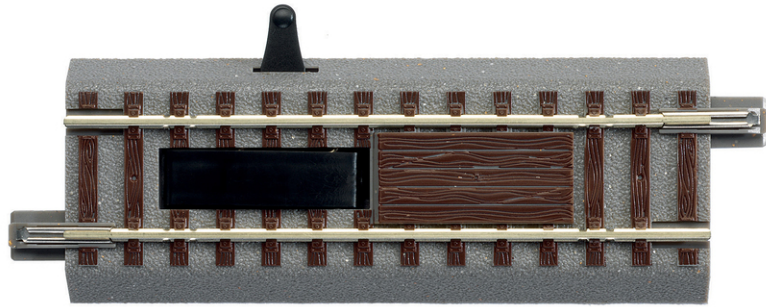

## Manual uncoupler track G100

Art. No.: 61119

€13,40

Manual uncoupler track G100.

Length 100 mm.

Cannot be retrofitted for electric operation.

### Specifications:

#### Measurements

Rail profile height	2.1 mm
---------------------	--------