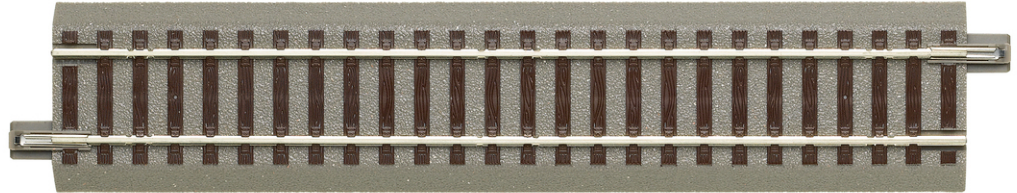

Straight track G185

Art. No.: 61111

€3,30

Straight track G185.

Length: 185 mm.

Adapter track for straight turnouts, threeway-turnout and double-slip.

Specifications:

Measurements

Rail profile height

2.1 mm
