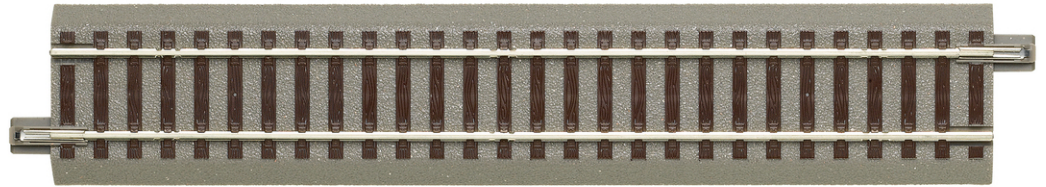

Straight track G200

Art. No.: 61110

€2,90

Straight track G200.

Length 200 mm (standard length).

Specifications:

Measurements

Rail profile height	2.1 mm
---------------------	--------