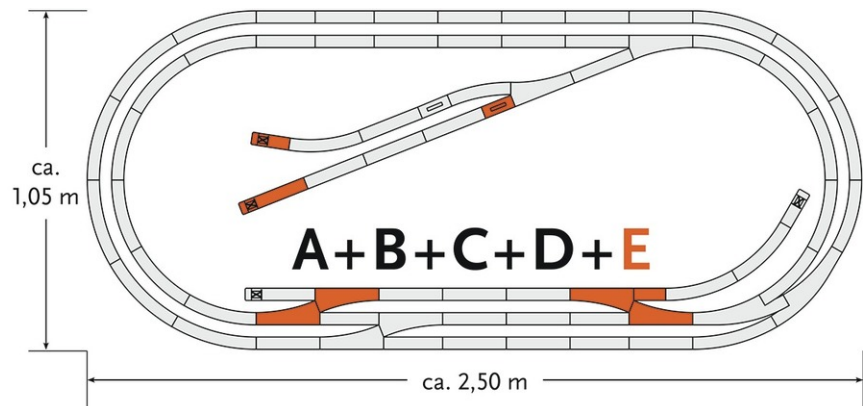

Track set E

Art. No.: 61104

€105,90

Track set E geoLine.

Content:

- 1 straight track G200 (61110)
- 2 straight tracks G100 (61113)
- 1 manual uncoupler track (61119)
- 2 manual tournouts left (61140)
- 2 manual tournouts right (61141)
- 2 buffer stop kits (42608)
- 2 track end pieces (61180)

Size: approx. 250 x 105 cm

Specifications:**Measurements**

Rail profile height	2.1 mm
---------------------	--------