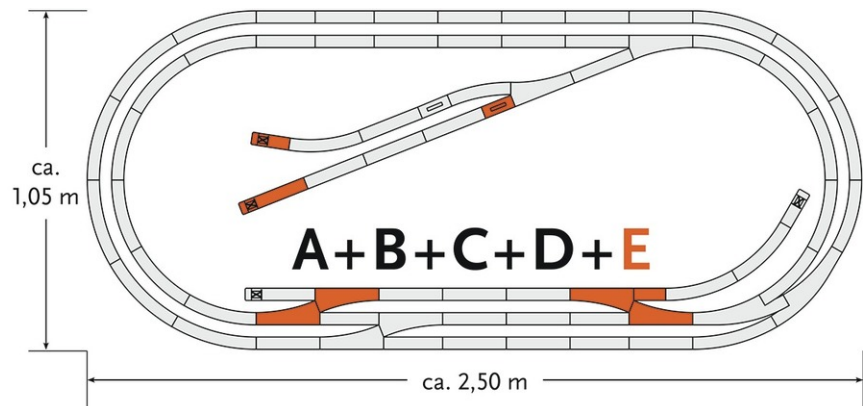

Track set E

Art. No.: 61104

€102,90

Track set E geoLine.

Content:

- 1 straight track G200 (61110)
- 2 straight tracks G100 (61113)
- 1 manual uncoupler track (61119)
- 2 manual turnouts left (61140)
- 2 manual turnouts right (61141)
- 2 buffer stop kits (42608)
- 2 track end pieces (61180)

Size: approx. 250 x 105 cm