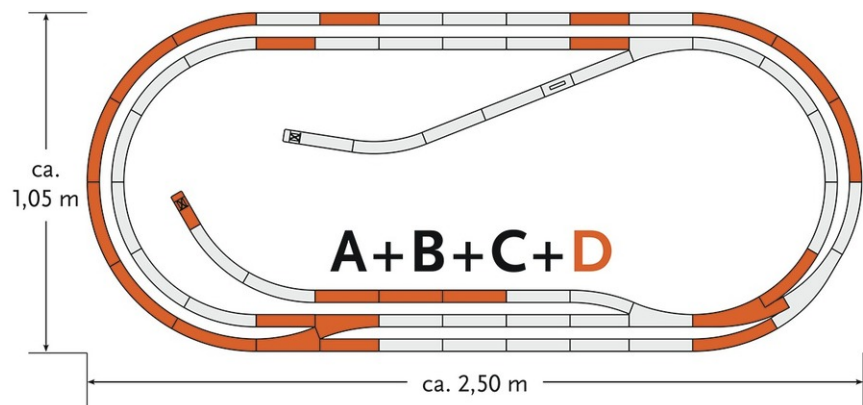

Track set D

Art. No.: 61103

€127,80

Track set D geoLine.

Content:

- 3 straight tracks G200 (61113)
- 6 straight tracks G185 (61111)
- 1 straight track G100 (61123)
- 1 curved track R3 (61123)
- 10 curved tracks R4 (61124)
- 2 manual turnout left (61140)
- 1 manual curved turnout left (61154)
- 1 buffer stop kit (42608)
- 1 track end piece (61180)

Size: approx. 250 x 105 cm

Specifications:**Measurements**

Rail profile height	2.1 mm
---------------------	--------