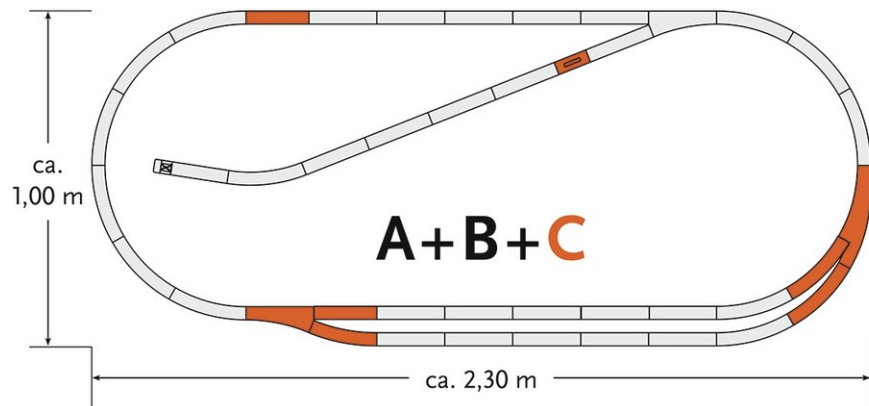

Track set C

Art. No.: 61102	=	€72,20
-----------------	---	--------

geoLine track set C

Content:

2 straight tracks G185 (61111)

2 curves R3 (61123)

1 manual uncoupler track (61119)

1 manual curve turnout right (61155)

1 manual turnout right (61141)

1 counter curve GB22.5 (61128)

Size: approx. 230 x 100 cm

Specifications:

Measurements

Rail profile height	2.1 mm
---------------------	--------