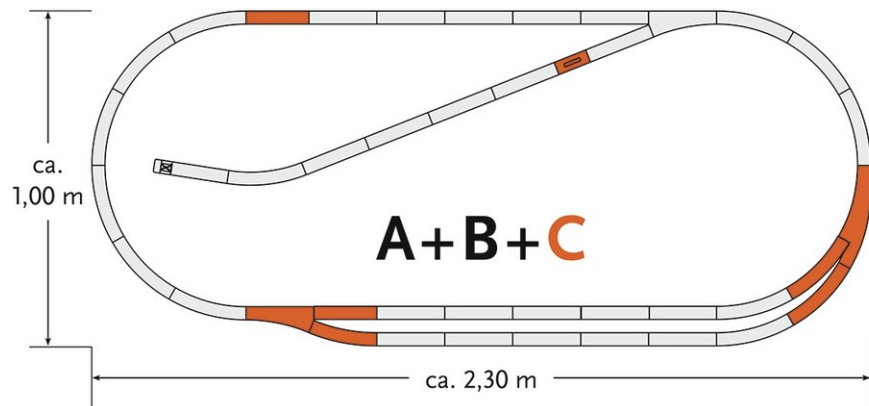

Track set C

Art. No.: 61102

=

€69,90

geoLine track set C

Content:

2 straight tracks G185 (61111)

2 curves R3 (61123)

1 manual uncoupler track (61119)

1 manual curve turnout right (61155)

1 manual turnout right (61141)

1 counter curve GB22.5 (61128)

Size: approx. 230 x 100 cm