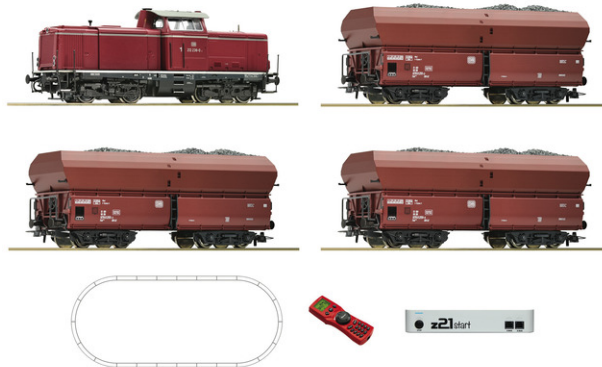

Digital z21 Start Set: Diesel locomotive class 212 and coal train, DB

Epoch: IV

14+

Art. No.: 51268

Contents:

1 Diesel locomotive class 212 of the DB

3 ore wagons that carry coal

1 z21start, 1 plug-in power supply

1 multiMaus

Roco geoLine track oval:

12 curves R3, 12 straight tracks G200

The full functionality of the z21 Start is only given when used with the "z21 WiFi(WLAN) Package" (see item number 10814).

Specifications: