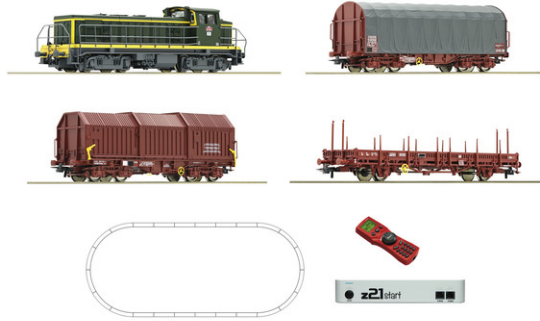

Digital z21 Start Set: Diesel locomotive BB63000 and freight train, SNCF

Epoch:

Art. No.: 51267

Contents:

- 1 diesel locomotive BB63000, SNCF,
- 1 sliding tarpoline car, 1 telescopic hood wagon,
- 1 swing stake wagon
- 1 z21start, 1 plug-in power supply, 1 multiMaus

Roco geoLine track oval:

12 curved tracks R3, 12 straight tracks G200

The full functionality of the z21 Start is only given when used with the "z21 WiFi(WLAN) Package" (see item number 10814).

**Specifications:**