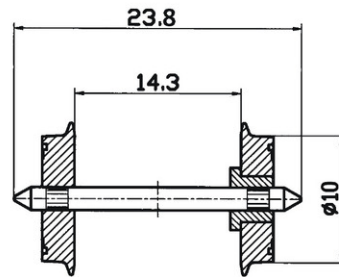

DC NEM standard wheel set

Art. No.: 40180

€6,20

H0 standard wheel set for direct current, one side insulated.

Wheel diameter: 10 mm.

Axle length: 23.8 mm.

Content: 2 pieces/package.