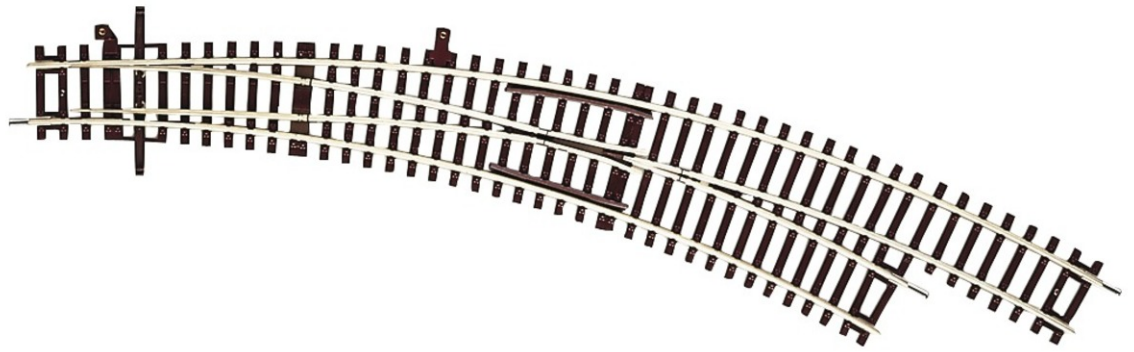

## Curved turnout right BWr5/6

Art. No.: 42471

€39,20

Curved turnout right hand BWr5/6, without turnout mechanism.

Radius of main track and branch track 542.8 mm (R5), arc angle 30°.

Suitable turnout mechanism:

40295 or 40296 (electric turnout mechanism),

40297 or 40298 (manual turnout mechanism)

or 10030 (below baseboard mechanism).

Please note the operating instructions!

#### Measurements

Rail profile height	2.1 mm
---------------------	--------