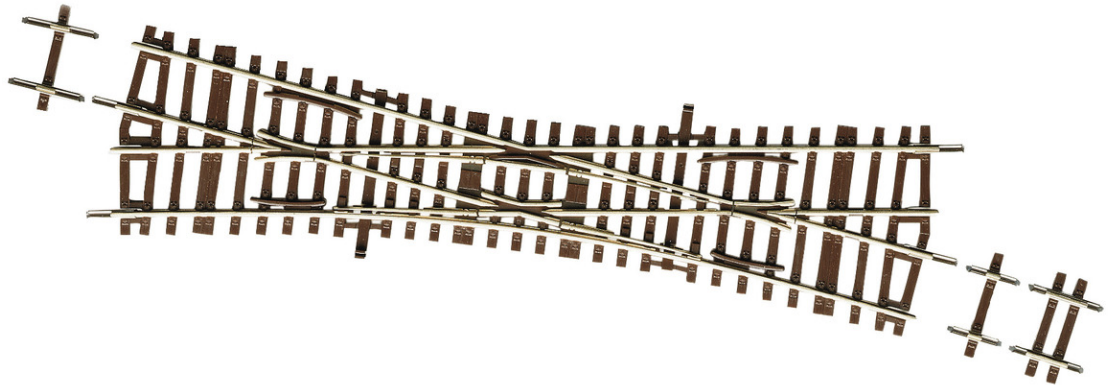

Single slip turnout EKW15

Art. No.: 42448

€46,90

Single slip turnout EKW15, without turnout mechanisms. Standard design with internal switch rails.

Length 230 mm (standard length), crossing angle 15°, branch radius 531 mm.

For diagonal installation two D4 and one D12 are included.

Suitable turnout mechanisms (2 pieces are required):

40295 (electric turnout mechanism left)

or 40297 (manual turnout mechanism left)

or 10030 (below baseboard mechanism).