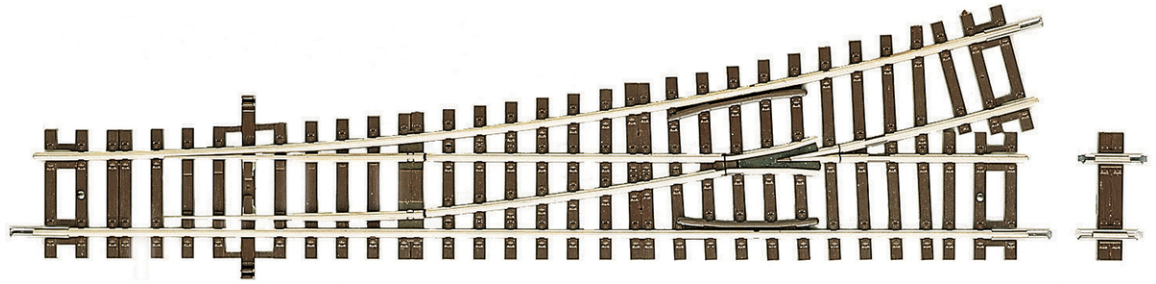

Turnout left WI15

Art. No.: 42440

€27,20

Turnout left hand WI15, without turnout mechanism.

Length 230 mm (standard length), branch angle 15°, branch radius 873.5 mm, frog angle 10.8°.

An 8-mm spacer element (D8) is included for diagonal installation.

Suitable turnout mechanisms: 40295, 40297 or 10030.