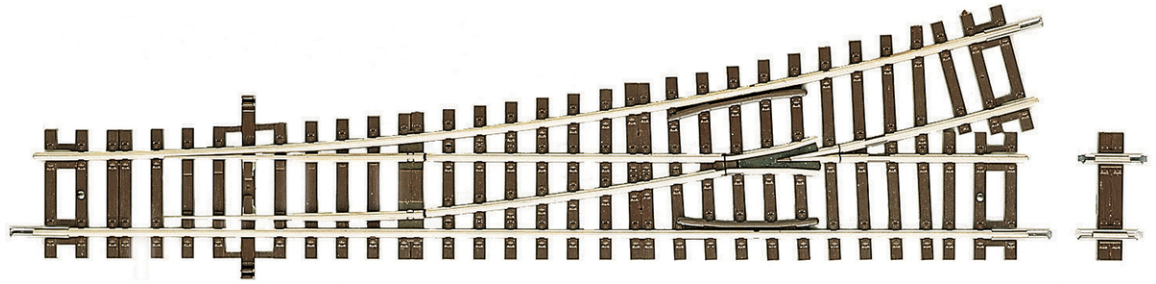

## Turnout left WI15

Art. No.: 42440

€26,40

Turnout left hand WI15, without turnout mechanism.

Length 230 mm (standard length), branch angle 15°, branch radius 873.5 mm, frog angle 10.8°.

An 8-mm spacer element (D8) is included for diagonal installation.

Suitable turnout mechanisms: 40295, 40297 or 10030.