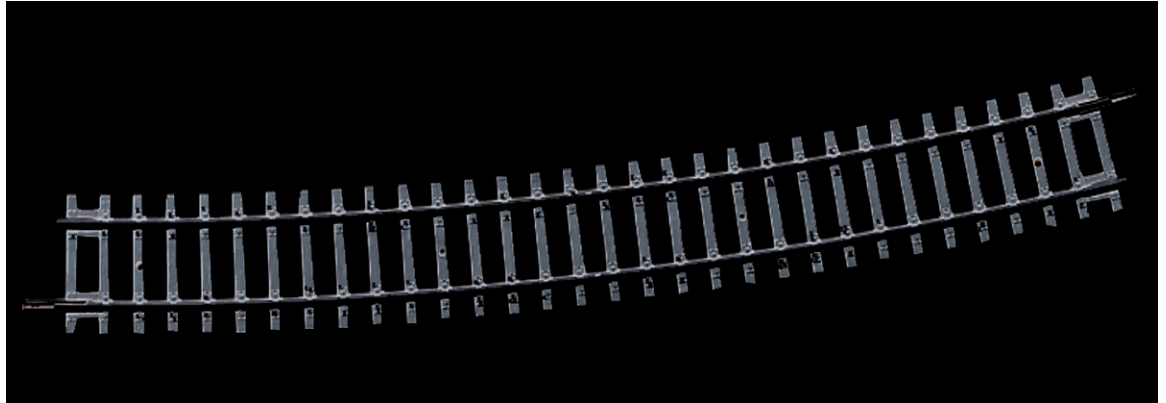

## Curved track R10, 15°

Art. No.: 42428

€3,60

Curved track R10.

Radius 888 mm, arc angle 15°.

Opposite curve for 15° turnouts and crossings.