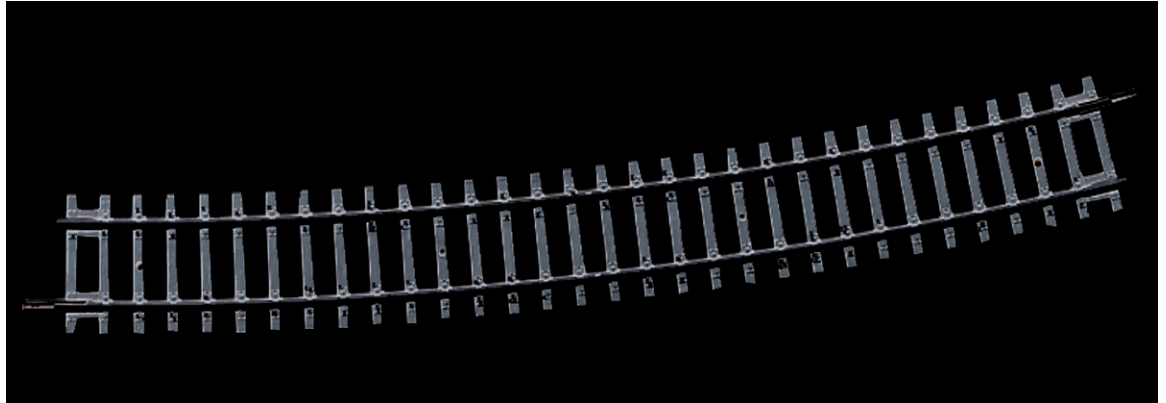

Curved track R10, 15°

Art. No.: 42428

€3,40

Curved track R10.

Radius 888 mm, arc angle 15°.

Opposite curve for 15° turnouts and crossings.