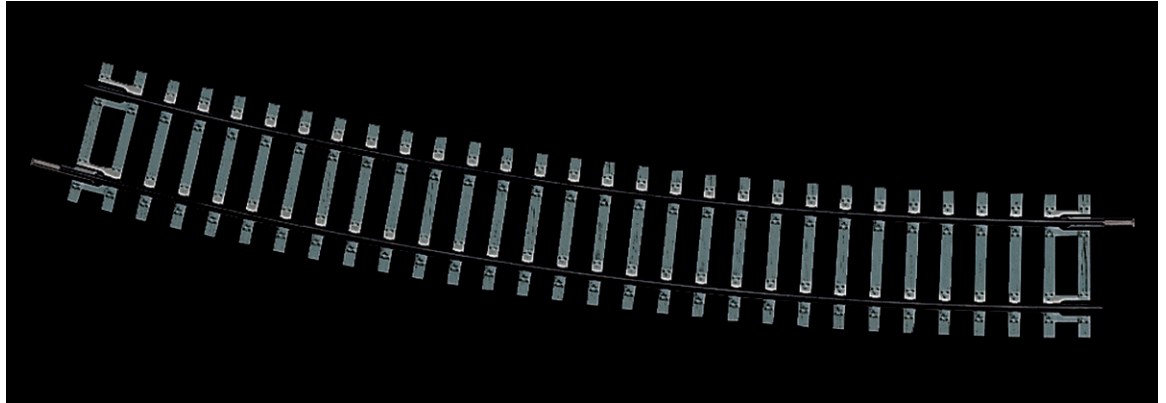

Curved track R9, 15°

Art. No.: 42427

€3,40

Curved track R9.

Radius 826.4 mm, arc angle 15°.