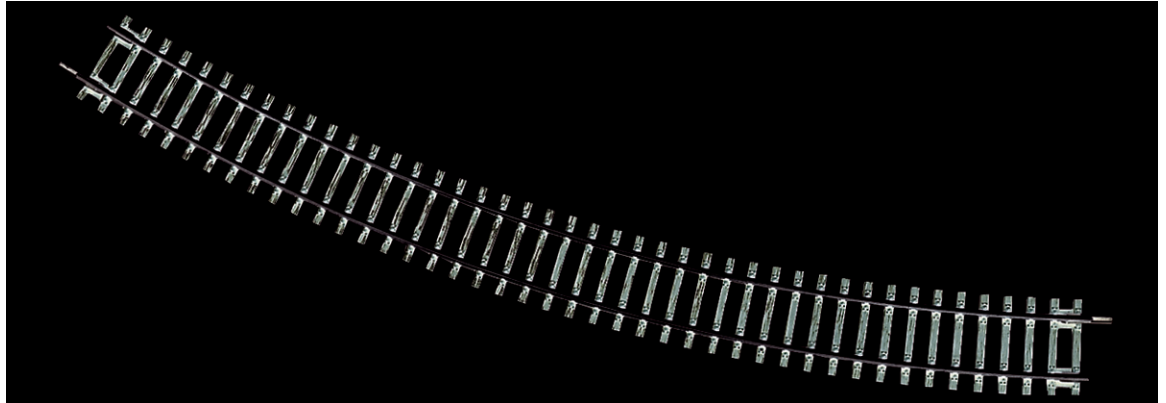

Curved track R6, 30°

Art. No.: 42426

€3,40

Curved track R6.

Radius 604.4 mm, arc angle 30°.

12 pieces are needed to form a full circle.