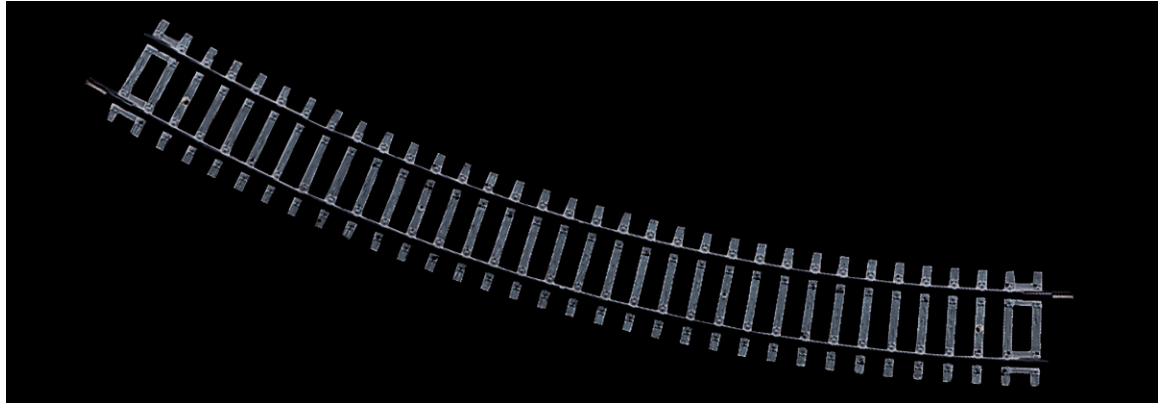

Curved track R4, 30°

Art. No.: 42424

€3,00

Curved track R4.

Radius 481.2 mm, arc angle 30°.

12 pieces are needed to form a full circle.