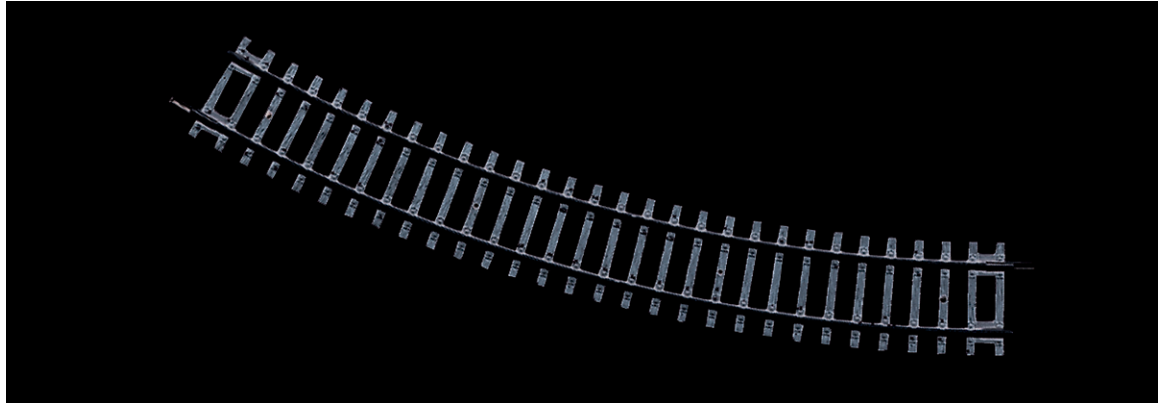

Curved track R3, 30°

Art. No.: 42423

€2,50

Curved track R3.

Radius 419.6 mm, arc angle 30°.

12 pieces are needed to form a full circle.