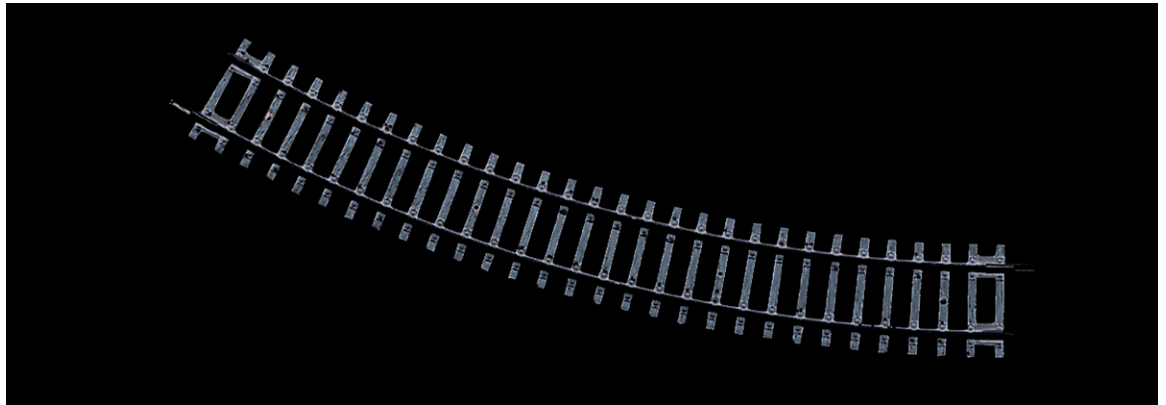

Curved track R3, 30°

Art. No.: 42423

€2,60

Curved track R3.

Radius 419.6 mm, arc angle 30°.

12 pieces are needed to form a full circle.