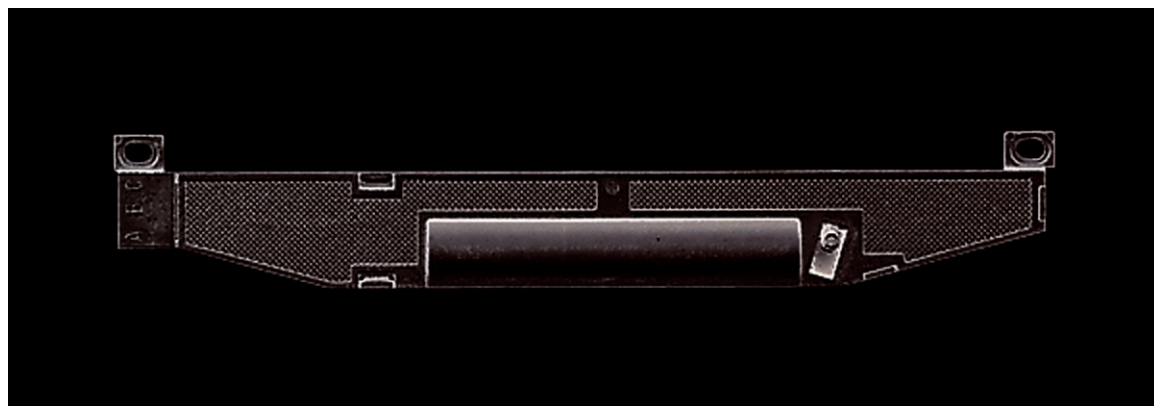

Manual turnout mechanism right

Art. No.: 40298

€9,90

Manual turnout mechanism right for ROCO LINE turnouts without roadbed.