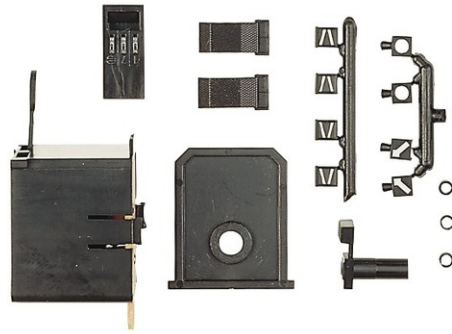

Below baseboard set of lanterns

Art. No.: 40293

€19,90

Illuminated turnout lantern, to match general purpose below baseboard propulsion mechanism 10030 (optionally DB or SBB) and coupled 90° rotation.