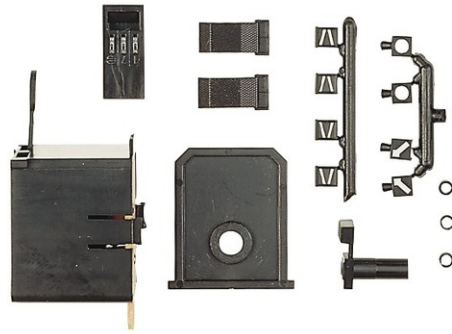

Below baseboard set of lanterns

Art. No.: 40293

€19,40

Illuminated turnout lantern, to match general purpose below baseboard propulsion mechanism 10030 (optionally DB or SBB) and coupled 90° rotation.